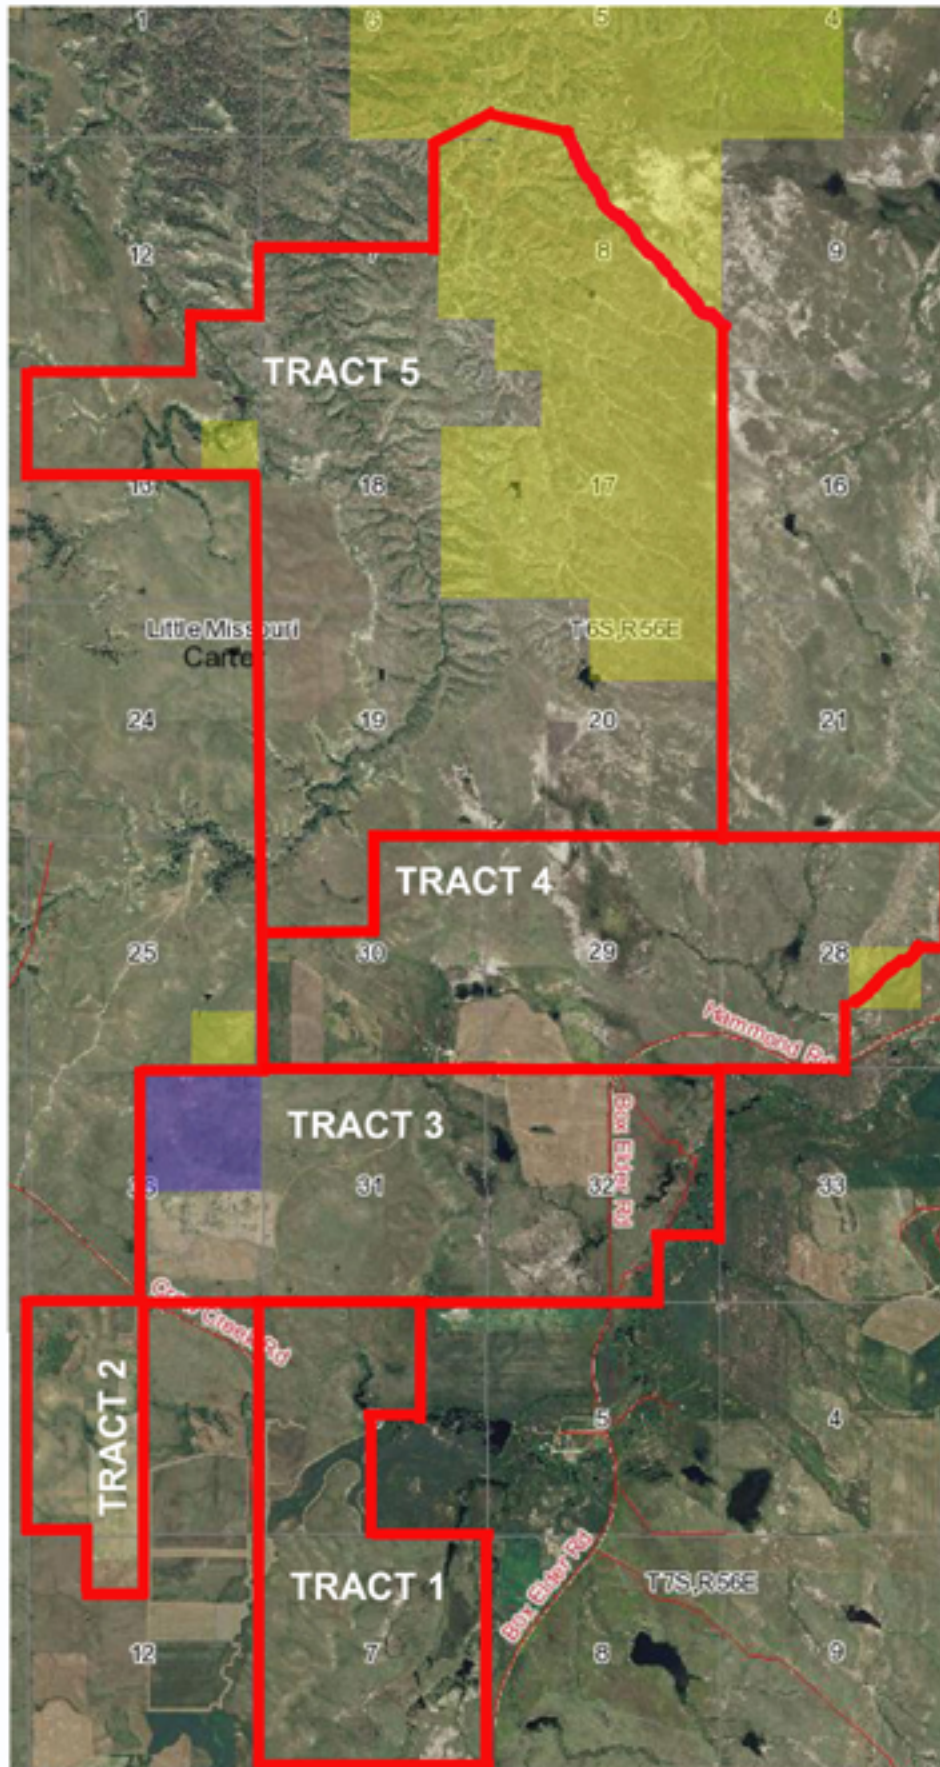

Gosselin Land Auction

Presented by Mills Auction and Real Estate

Map is for presentation purposes only and has been prepared based on information from the owner and appropriate government agencies. Boundaries indicated are based on legal description but are approximate. Yellow shading is BLM and blue shading is State of Montana land.